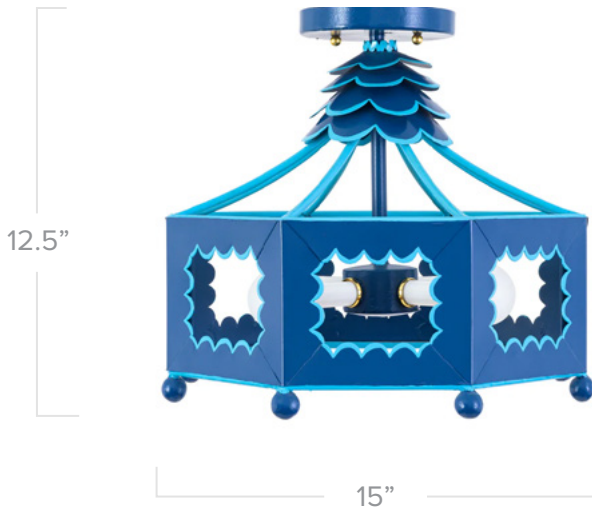

STRAY DOG DESIGNS

lowie flush mount

Shown in Downpour Blue

Application: Flush Mount

Product Origin: Mexico

UL Listed

Wattage: Accepts 4 40 watt candelabra bulbs

Voltage: 120v

Dimensions: 12.5" h x 15" dia

Material: Tin

Care Instructions: Dust with a soft, dry cloth

Additional Details:

- Finished with two coats of no VOC paint and topped with a water-based poly
- Colors: Downpour Blue has Bahamian Sea Blue trim, Lemongrass has Eraser Pink trim, Stray Dog Pink has Chartreuse trim, Bahamian Sea Blue has Red trim