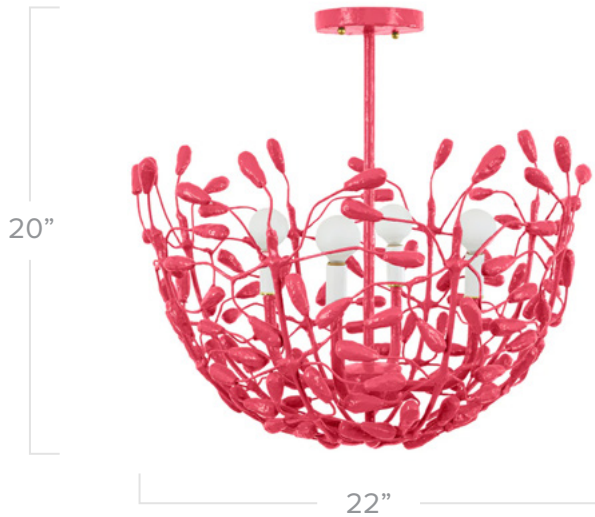

STRAY DOG DESIGNS

edna flush mount

Shown in Stray Dog Pink

Application: Flush Mount

Product Origin: Mexico

UL Listed

Wattage: Accepts 4 40 watt candelabra bulbs

Voltage: 120v

Dimensions: 20" h x 22" dia

Material: Iron skeleton encased in paper mache

Care Instructions: Dust with a soft, dry cloth

Additional Details:

- Finished with two coats of no VOC paint and topped with a water-based poly

Finish Options:

White

Chartreuse

Stray Dog
Pink

Pumpkin
Blush

Custom