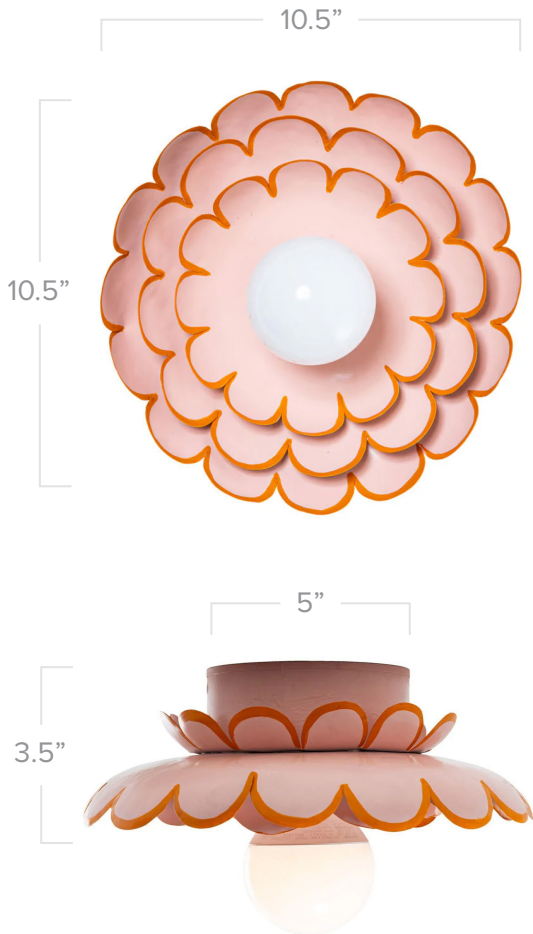

STRAY DOG DESIGNS

tina dual mount sconce and ceiling light

Shown in Eraser Pink

Application: Wall Sconce or Ceiling Light

Product Origin: Mexico

Wattage: Accepts one medium based G25 frosted Globe bulb - 60 watt max

Voltage: 120v

Dimensions: 10.5" Dia. 3.5" Ht. (w/o bulb)
Diameter of back plate is 5"

Material: Hand cut tin

Care Instructions: Dust with a soft, dry cloth

Additional Details:

- Finished with 2 coats of no VOC paint and a poly topper
- The Eraser Pink option has Pumpkin Blush trim
- The Chartreuse option has Stray Dog Pink trim
- The White option has Black trim
- The Red Option has Eraser Pink trim

Finish Options:

White

Stray Dog
Pink

Downpour
Blue

Douglas Fir

Custom