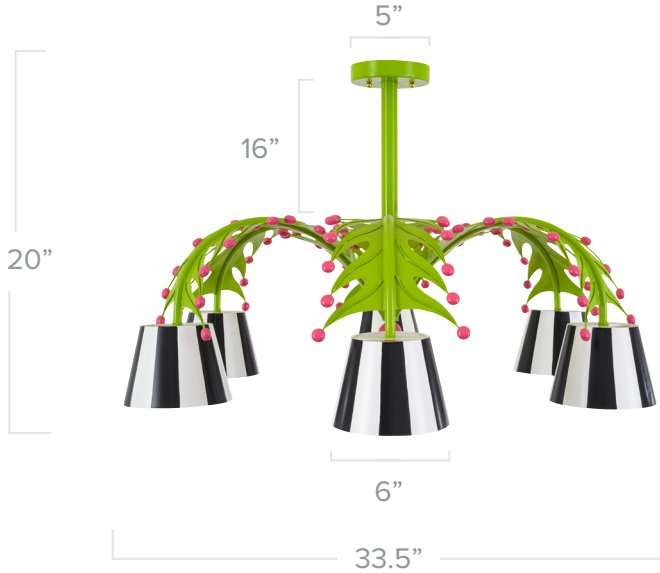

STRAY DOG DESIGNS

lola ceiling fixture

Shown in Douglas Fir

Application: Flush Mount

Product Origin: Mexico

UL Listed

Wattage: Accepts 6 40 watt candelabra bulbs

Voltage: 120v

Dimensions: 20" h x 33.5" dia

Shade dia is 6"

Pole is 16"h

Material: Tin

Care Instructions: Dust with a soft, dry cloth

Additional Details:

- Finished with two coats of no VOC paint and topped with a water-based poly
- Colors: White has chartreuse balls, Douglas fir has Stray Dog Pink balls, Chartreuse has Twilight Magenta balls

Finish Options:

White

Chartreuse

Douglas
Fir

Custom