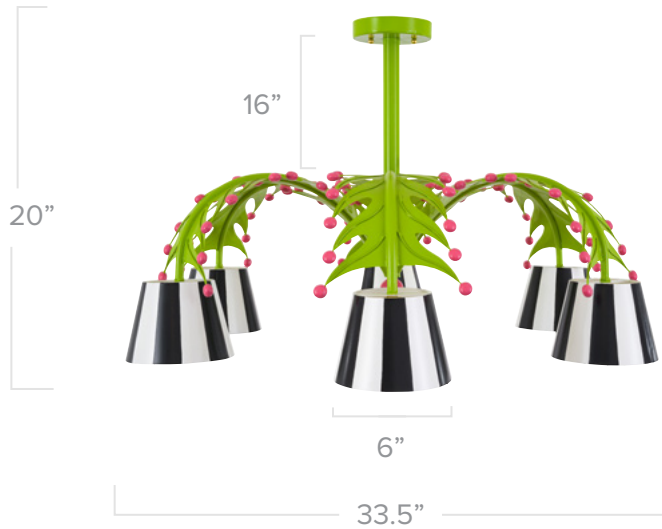

# STRAY DOG DESIGNS

## **lola ceiling fixture**

*Shown in Douglas Fir*

**Application:** Flush Mount

**Product Origin:** Mexico

**UL Listed**

**Wattage:** Accepts 6 40 watt candelabra bulbs

**Voltage:** 120v

**Dimensions:** 20" h x 33.5" dia

Shade dia is 6"

Pole is 16"h

**Material:** Tin

**Care Instructions:** Dust with a soft, dry cloth

### **Finish Options:**

White

Chartreuse

Douglas  
Fir

Custom