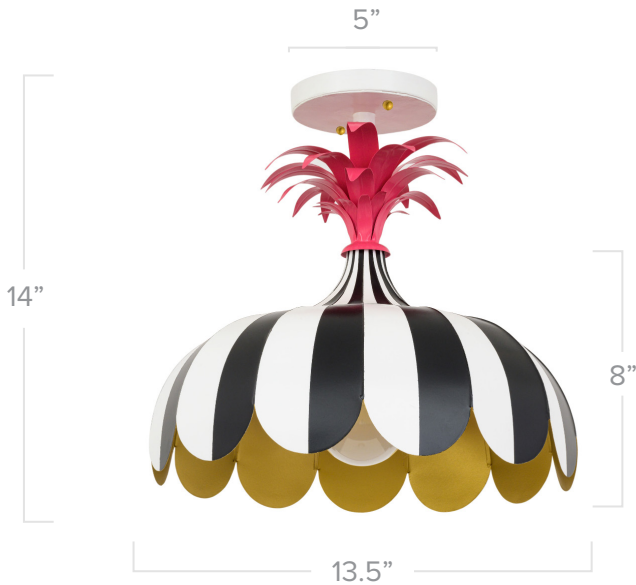

STRAY DOG DESIGNS

isabelle semi-flush ceiling mount

Shown in Black & White

Application: Flush Mount

Product Origin: Mexico

UL Listed

Wattage: Accepts 100 watt standard incandescent bulb

Voltage: 120v

Dimensions: 14" h x 13.5" dia

Material: Tin

Care Instructions: Dust with a soft, dry cloth

Additional Details:

- Finished with two coats of no VOC paint and topped with a water-based poly

Finish Options:

White

Douglas
Fir

Pumpkin
Blush

Red

Custom