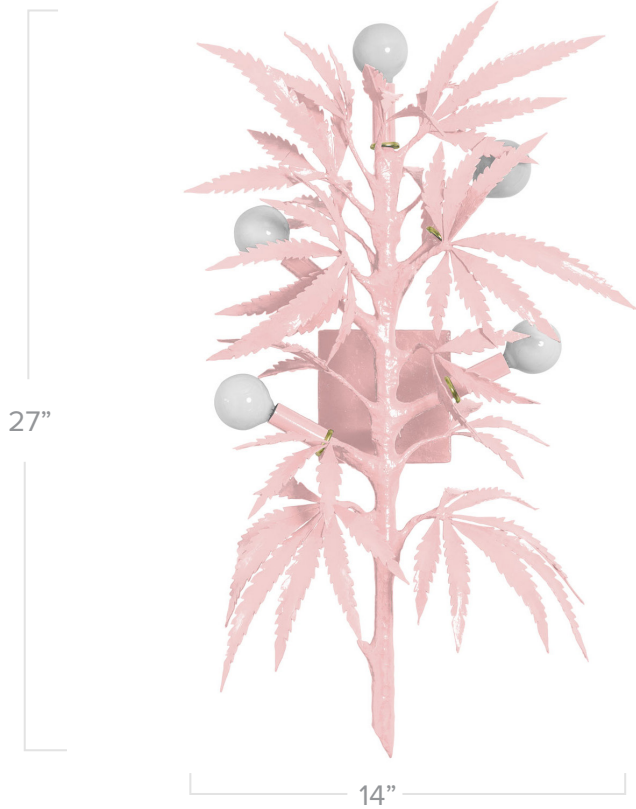

STRAY DOG DESIGNS

willie weed sconce

Shown in Eraser Pink

Application: Wall Sconce

Product Origin: Mexico

Wattage: Accepts five 40 watt candelabra bulbs

Voltage: 120v

Dimensions: 27" x 14" x 10.5" deep
(back plate is 5" x 5")

Material: Iron body layered with papier mache

Care Instructions: Dust with a soft, dry cloth

Additional Details:

- Finished with non-toxic paint and water-based varnish

Finish Options:

Pumpkin
Blush

Douglas
Fir