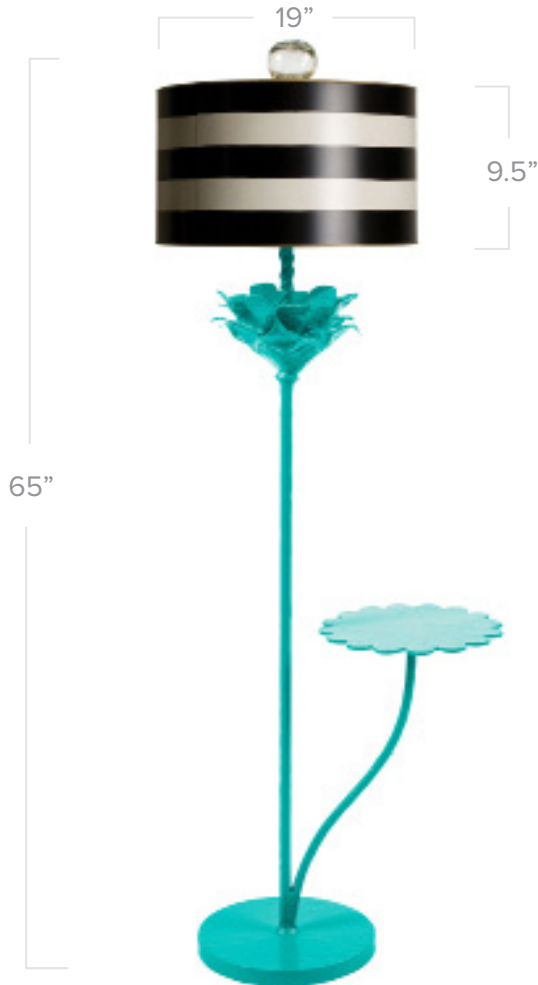

STRAY DOG DESIGNS

tilda floor lamp

Shown in Bahamian Sea Blue

Application: Floor Lamp

Product Origin: Mexico

Wattage: Accepts one 150 watt incandescent bulb and can take a 3-way bulb

Voltage: 120v

Dimensions: 60" h x 21" dia
(shade alone 9.5" x 19" dia)

Material: Papier mache over metal

Care Instructions: Dust with a soft, dry cloth

Additional Details:

- Comes with 8 feet of cord
- The shade is tole with a gold interior
- Finial is mouth-blown glass
- Colored to order with 2 coats of non-toxic paint and a water based sealer for durability
- All color options come with the black and white tole shade (pictured here)

Finish Options:

Bahamian Sea Blue

Douglas Fir

Stray Dog Pink

Downpour Blue

Custom