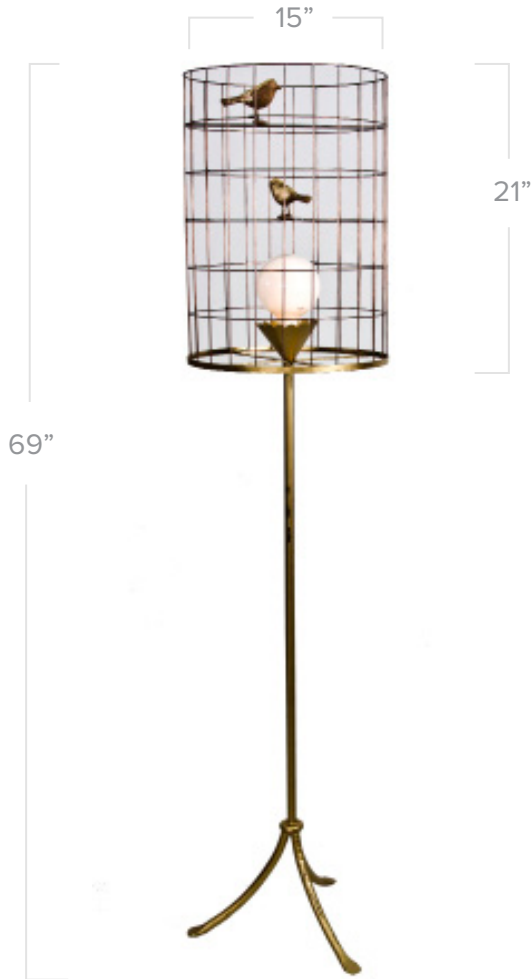

# STRAY DOG DESIGNS

## grady floor lamp

**Application:** Floor Lamp

**Product Origin:** Mexico

**Wattage:** Accepts one 100 watt Type A bulb and can take a 3-way bulb

**Voltage:** 120v

**Dimensions:** 69" h x 15" dia  
(shade alone 21" x 15" dia)

**Material:** Cage is gold metal and base is gold painted iron, birds are papier mache with gold leaf

**Care Instructions:** Dust with a soft, dry cloth

**Additional Details:**

- Comes with 8 feet of cord