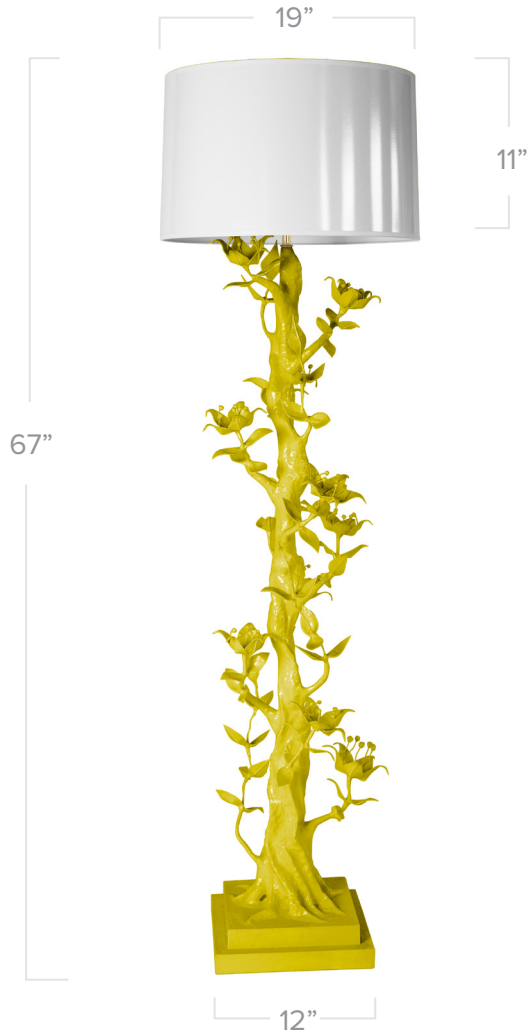

STRAY DOG DESIGNS

amalia floor lamp

Shown in Chartreuse

Application: Floor Lamp

Product Origin: Mexico

Wattage: Accepts one 100 watt standard incandescent bulb and can take a 3-way bulb

Voltage: 120v

Dimensions: 67" h x 19" dia
(shade alone is 11" x 19" dia)
(foot is 12" x 12")

Material: Iron body layered with papier mache

Care Instructions: Dust with a soft, dry cloth

Additional Details:

- Freight item (\$99 freight shipping surcharge)
- Comes with 8 feet of cord
- Topped with a brass ball finial
- Topped with two coats of non-toxic paint and a water based varnish for endurance