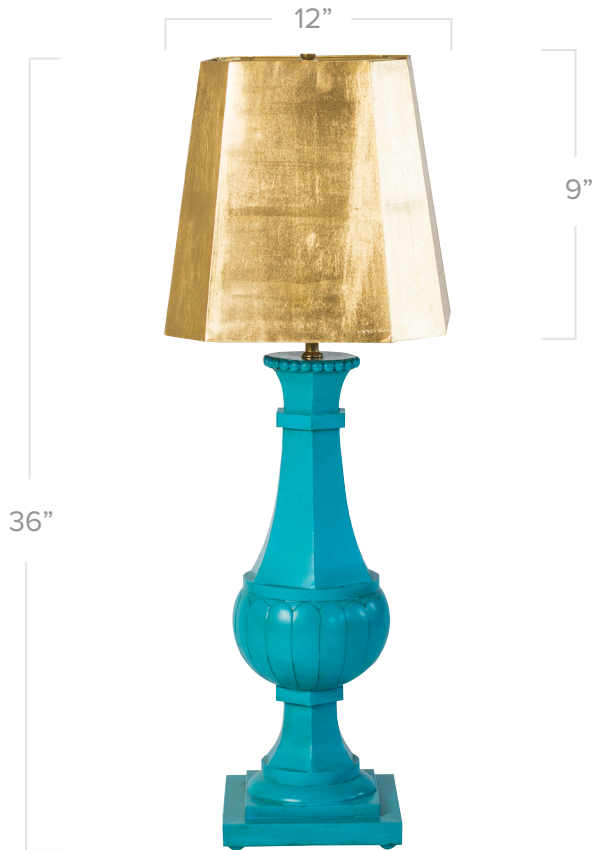

STRAY DOG DESIGNS

jeannie table lamp

Shown in Bahamian Sea Blue

Application: Table Lamp

Product Origin: Mexico

Wattage: Accepts one 100 watt Type A bulb

Voltage: 120v

Dimensions: 36" h x 12" dia
(foot is 8" x 8")
(shade alone 12" x 9" x 12")

Material: Tole base and gold leaf hexagonal shade with brass ball finial

Care Instructions: Dust with a soft, dry cloth

Additional Details:

- Painted to order with 2 coats of non-toxic paint and a water based varnish
- Comes with 8 ft. of cord

Finish Options:

Bahamian
Sea Blue

Twilight
Magenta

Custom