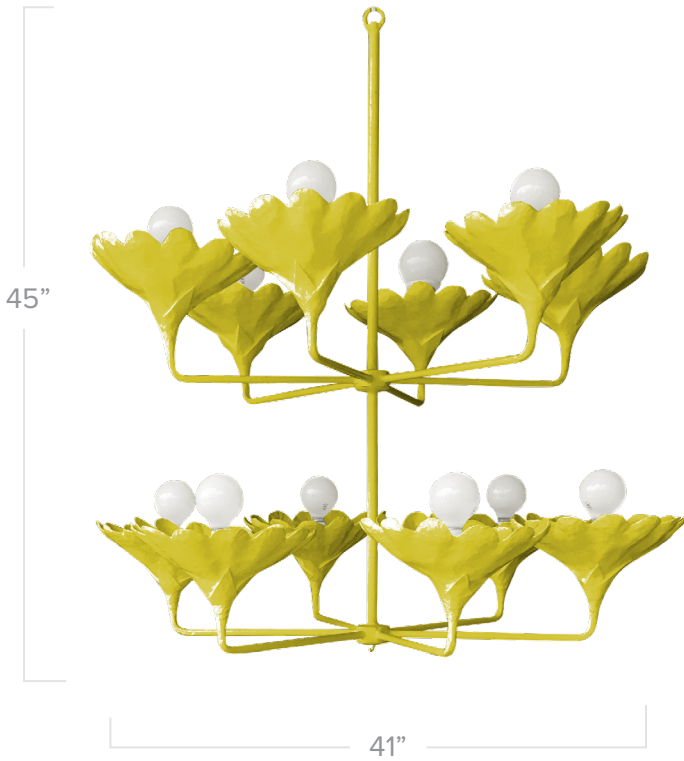

STRAY DOG DESIGNS

arlo chandelier

Shown in Chartreuse

Application: Chandelier

Product Origin: Mexico

UL Listed

Wattage: Accepts 12 Type A bulbs - 60 watt max per bulb

Voltage: 120v

Dimensions: 45" h x 41" w

Material: Iron wrapped in layers of recycled papier mache

Care Instructions: Dust with a soft, dry cloth

Additional Details:

- Finished with 2 coats of non-toxic paint topped with a water-based varnish
- Comes with 3ft of white chain and a white canopy
- Freight item (\$99 freight surcharge)

Finish Options:

Antiguan Sky

Eraser Pink

Chartreuse

White

Custom