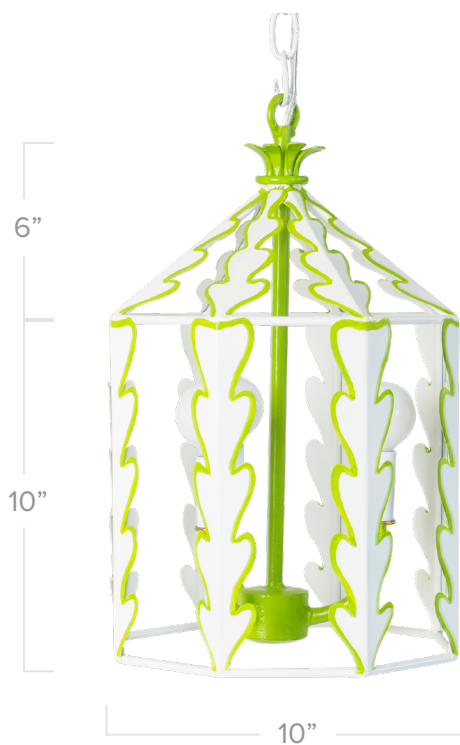

STRAY DOG DESIGNS

yola lantern

Shown in White

Application: Lantern

Product Origin: Mexico

UL Listed

Wattage: Accepts three 40 watt candelabra bulbs

Voltage: 120v

Dimensions: 16" h x 10" dia
Inside chandelier is 6" dia

Material: Iron

Care Instructions: Dust with a soft, dry cloth

Additional Details:

- Painted with two coats of non-toxic paint and topped with a water-based poly for durability
- Comes with 3ft of white chain and a white canopy
- Red has Stray Dog Pink trim, Stone Harbor has eraser pink trim, White has Douglas Fir trim (see

Finish Options:

White

Red

Stone
Harbor

Custom