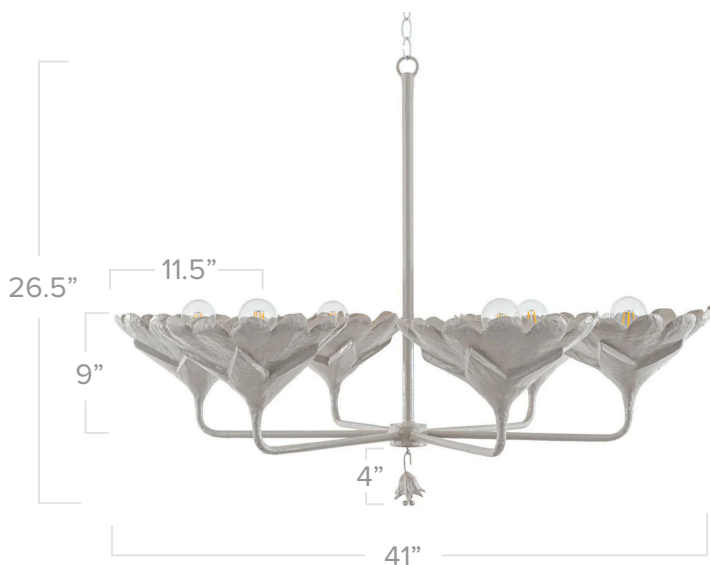

## henry chandelier

*Shown in Stone Harbour*

**Application:** Chandelier

**Product Origin:** Mexico

**UL Listed**

**Wattage:** Accepts 6 Type A bulbs

**Voltage:** 120v

**Dimensions:** 26.5" h x 41" dia / cups are 11.5" dia

**Material:** Iron wrapped in layers of recycled papier mache

**Care Instructions:** Dust with a soft, dry cloth

### Additional Details:

- Finished with 2 coats of non-toxic paint topped with a water-based varnish
- Comes with 3ft of white chain and a white canopy