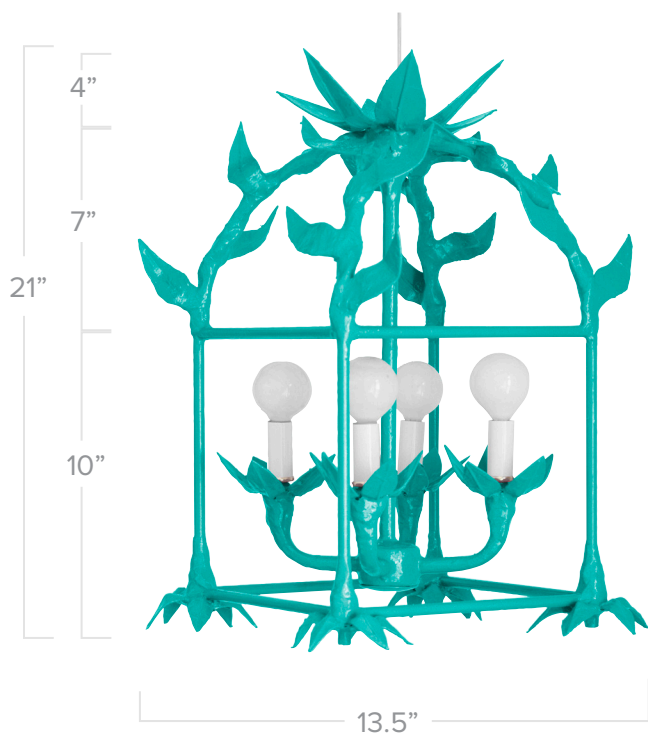

STRAY DOG DESIGNS

annette lantern

Shown in Bahamian Sea Blue

Application: Chandelier

Product Origin: Mexico

UL Listed

Wattage: Accepts 4 40 watt candelabra bulbs

Voltage: 120v

Dimensions: 21" h x 13.5" w
Inner chandelier is 11" dia

Material: Iron wrapped in layers of recycled papier mache

Care Instructions: Dust with a soft, dry cloth

Additional Details:

- Finished with 2 coats of non-toxic paint topped with a water-based varnish
- Comes with 3ft of white chain and a white canopy

Finish Options: